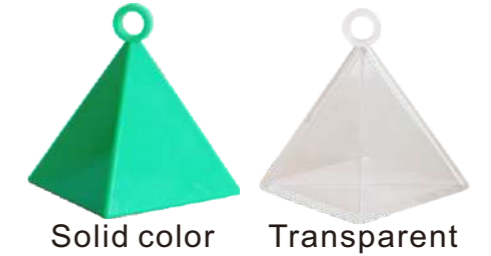

Balloon Weights

Star Shape - B616
★ Weight: 15 grams
★ 50 per inner, 1000 per master

Balloon Weights

Heart Shape - B617
★ Weight: 15 grams
★ 100 per inner, 2,000 per master

Balloon Weights

Butterfly Shape - B638
★ Weight: 120 grams
★ 10pcs per inner, 200pcs per master

Balloon Weights

Heart Shape - B639
★ Weight: 120 grams
★ 10pcs per inner, 200pcs per master

Balloon Weights

Butterfly Shape - B616
★ Weight: 15 grams
★ 50 per inner, 1000 per maste

Balloon Weights

Bracelet Shape - B622
★ Weight: 22 grams

Balloon Weights

Star Shape - B610
★ Weight.: 28/120grams
★ Size.: 95×40×100mm
★ 120grams with Cement

Balloon Weights

Pyramid Shape - B611
★ Weight.:25/120 grams
★ Size.: 61×61×65mm
★ 120grams with Cement