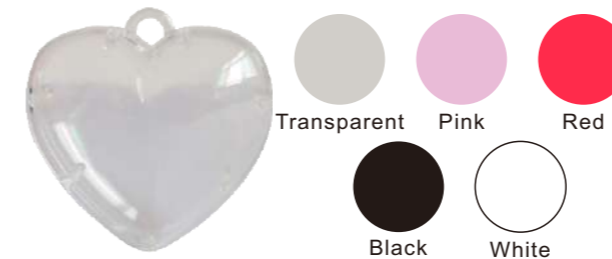

Balloon Weights

Heart Shape - B609
★ Weight.: 35 grams
★ 150 grams with Cement
★ Size.: 83X83X45mm